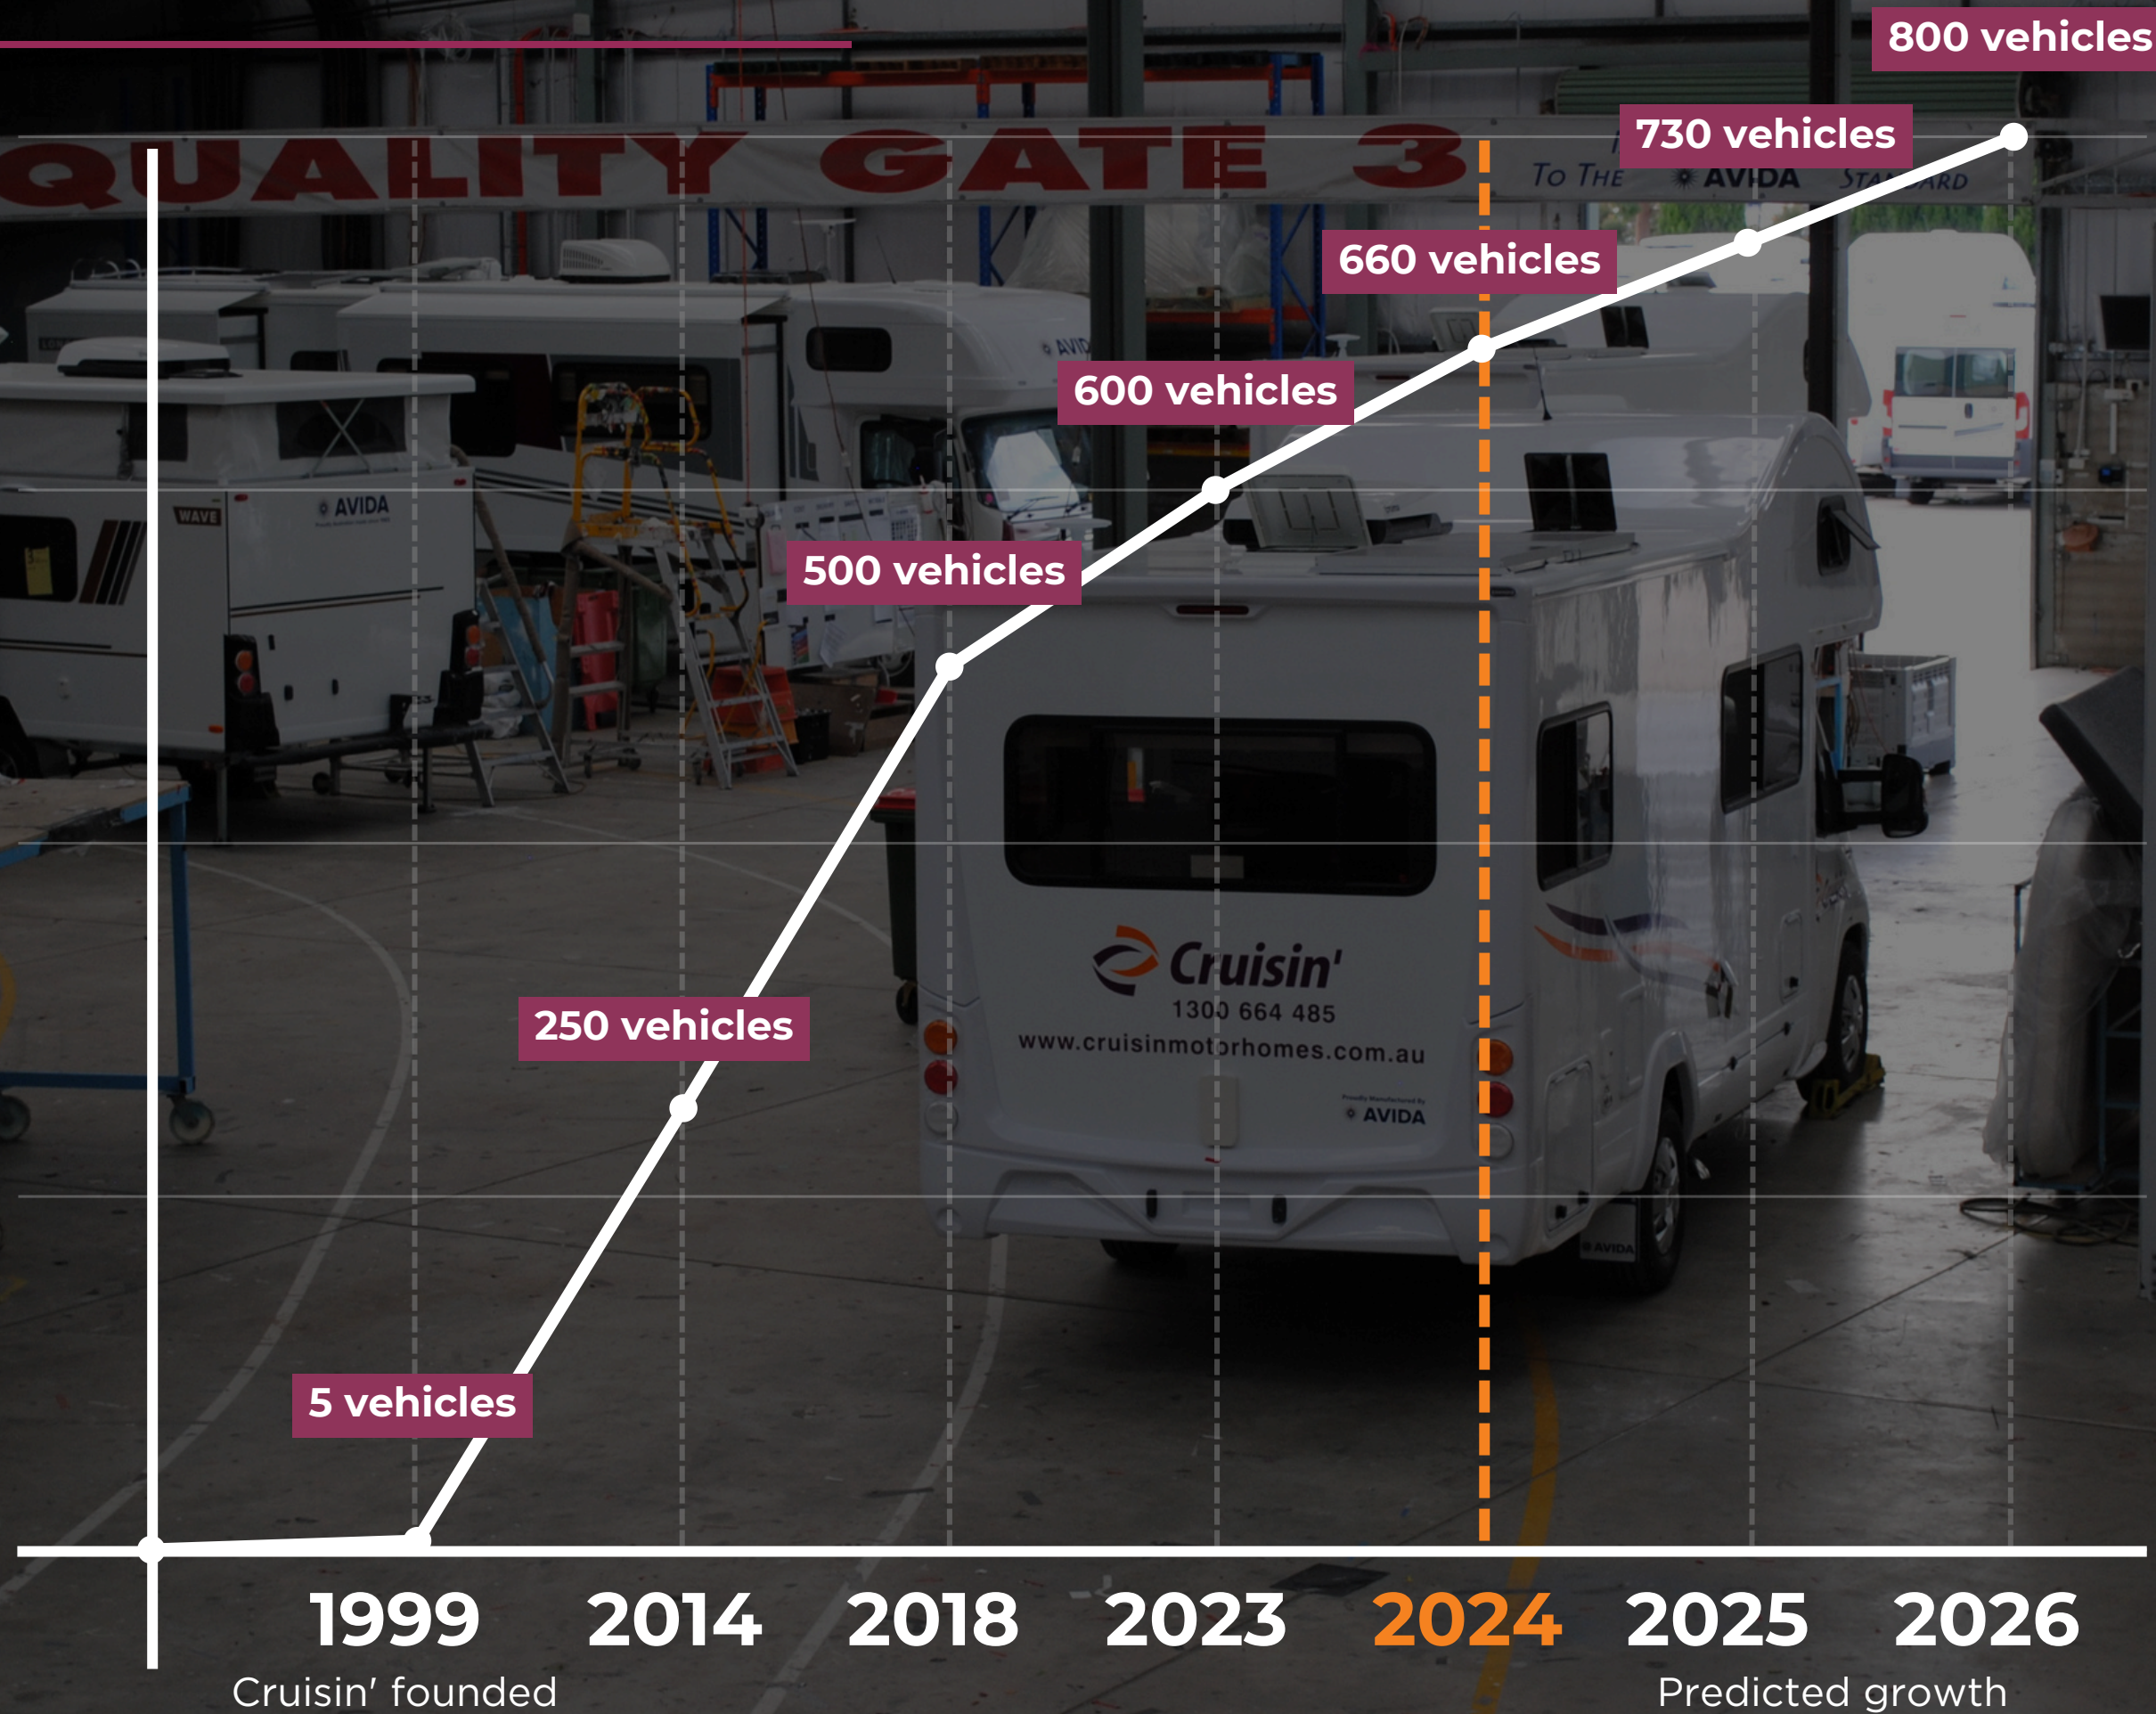

# KEY INFORMATION

CELEBRATING 25 YEARS

# ABOUT US

600+ Motorhomes For All Travel Styles

Australian Family Owned & Operated

Trusted For 25 Years

6 Branches In Major Australian Cities

# FLEET GROWTH

# BRANCH EXPANSION

As part of our **50 million dollar expansion plan**, we are redeveloping many of our depots to be modern, more comfortable for our customers, and accommodating for our expanding fleet.